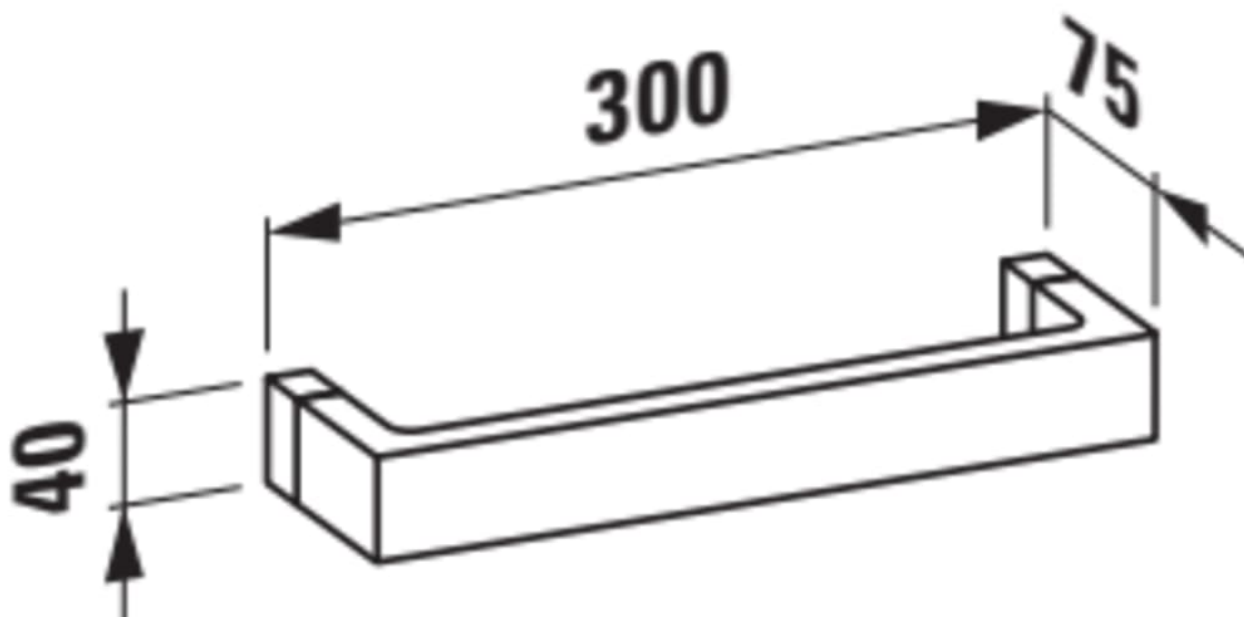

KARTELL LAUFEN

Towel holder 'Rail', 300 mm, plastic

DIMENSIONS

Length	300 mm
Width	75 mm
Height	40 mm

COLOUR AND FINISH

<input type="checkbox"/>	090 Opaque white
--------------------------	------------------

OPTIONS

000 - standard option

Installation type : Floor-standing

Material : Plastic

Net weight (kg) : 0.3

TECHNICAL DRAWINGS

Kartell LAUFEN

A place for divas. And deep dives. This is the story about a place of unknown beauty. Designed for humans, shaped by the elements. Far away from your everyday life. But every morning you will ask yourself: Have I been here before? Or is this just a dream?