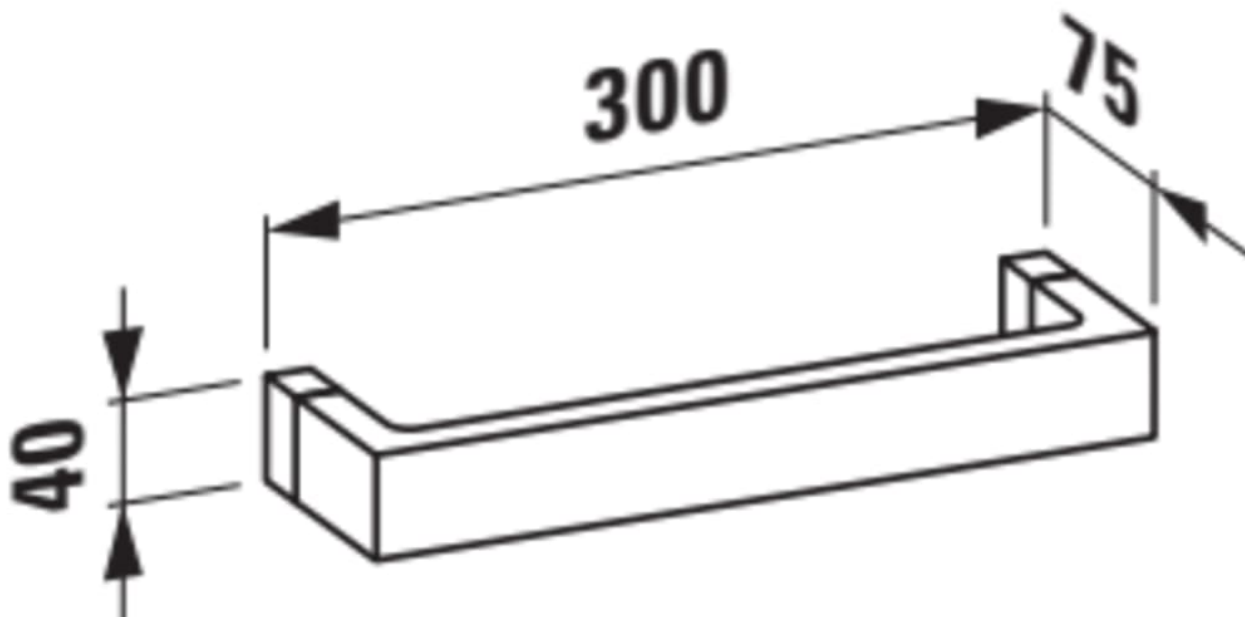

## DIMENSIONS

Length	300 mm
Width	75 mm
Height	40 mm

## OPTIONS

000 - standard option

Installation type : Floor-standing

Material : Plastic

Net weight (kg) : 0.3

## TECHNICAL DRAWINGS