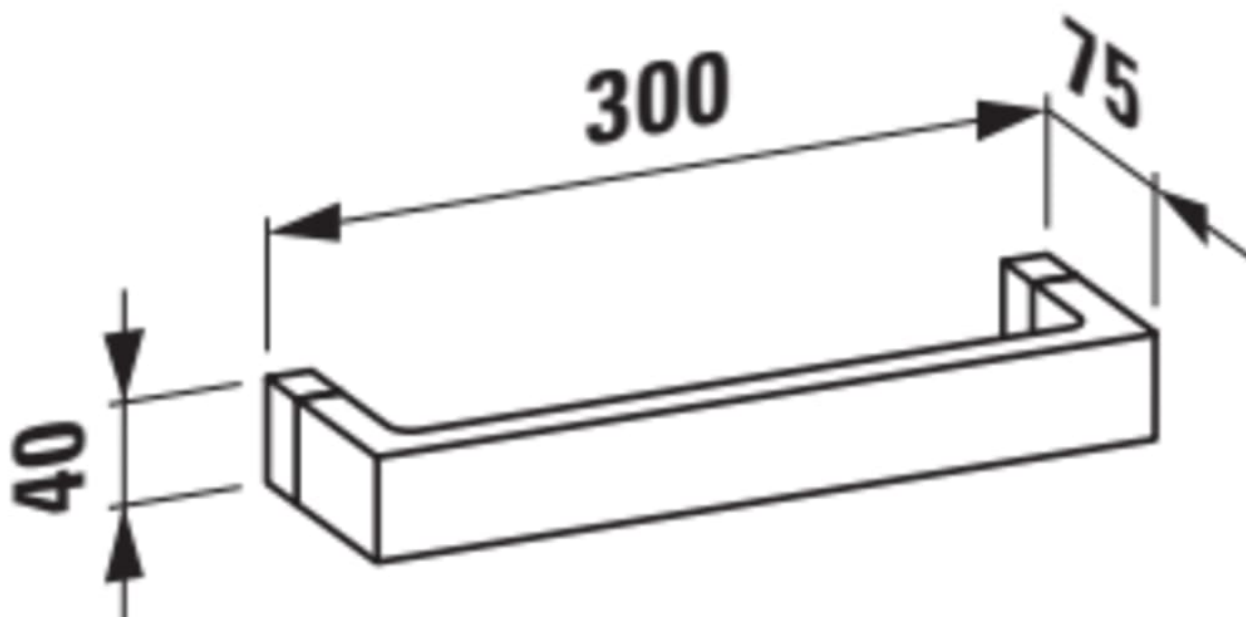

## DIMENSIONS

Length	300 mm
Width	75 mm
Height	40 mm

## OPTIONS

000 - standard option

Installation type : Floor-standing

Material : Plastic

Net weight (kg) : 0.3

## TECHNICAL DRAWINGS