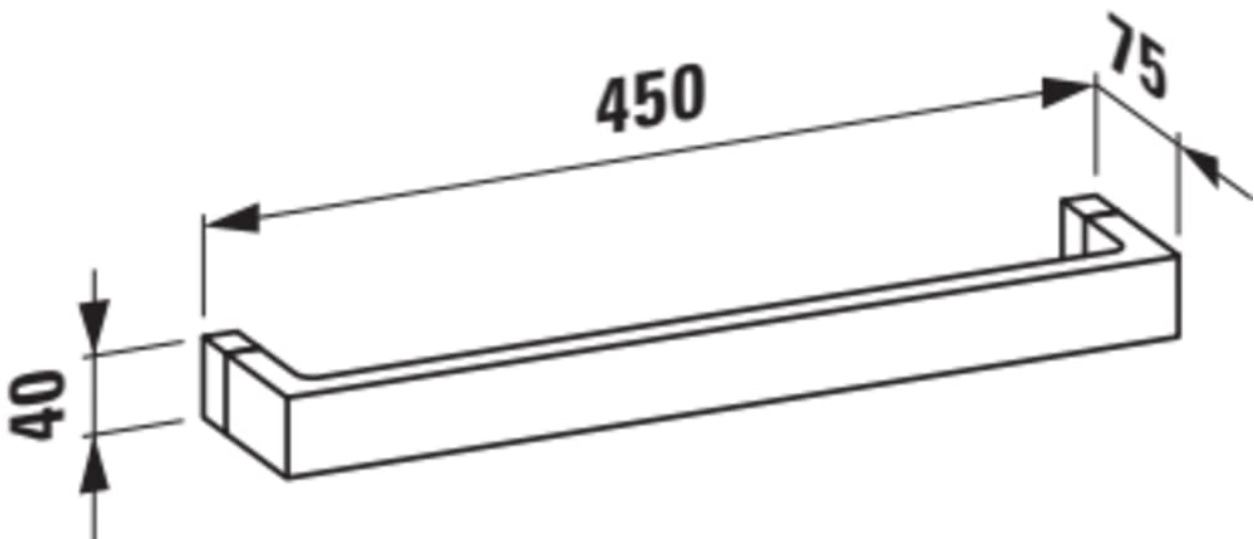

KARTELL LAUFEN

Towel holder 'Rail', 450 mm, plastic

DIMENSIONS

Length	450 mm
Width	75 mm
Height	40 mm

COLOUR AND FINISH

090 Opaque white

OPTIONS

000 - standard option

Net weight (kg) : 0.35

TECHNICAL DRAWINGS

Kartell LAUFEN

A place for divas. And deep dives. This is the story about a place of unknown beauty. Designed for humans, shaped by the elements. Far away from your everyday life. But every morning you will ask yourself: Have I been here before? Or is this just a dream?