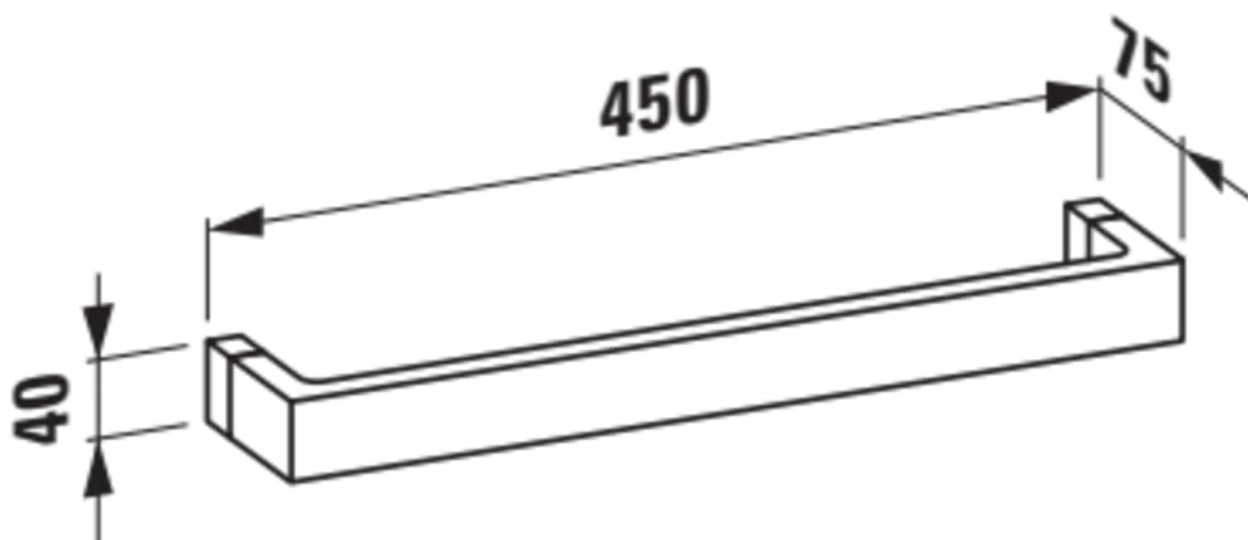

KARTELL LAUFEN

Towel holder 'Rail', 450 mm, plastic

DIMENSIONS

Length	450 mm
Width	75 mm
Height	40 mm

COLOUR AND FINISH

■ 091 Opaque black

OPTIONS

000 - standard option

Net weight (kg) : 0.35

TECHNICAL DRAWINGS

Kartell LAUFEN

A place for divas. And deep dives. This is the story about a place of unknown beauty. Designed for humans, shaped by the elements. Far away from your everyday life. But every morning you will ask yourself: Have I been here before? Or is this just a dream?