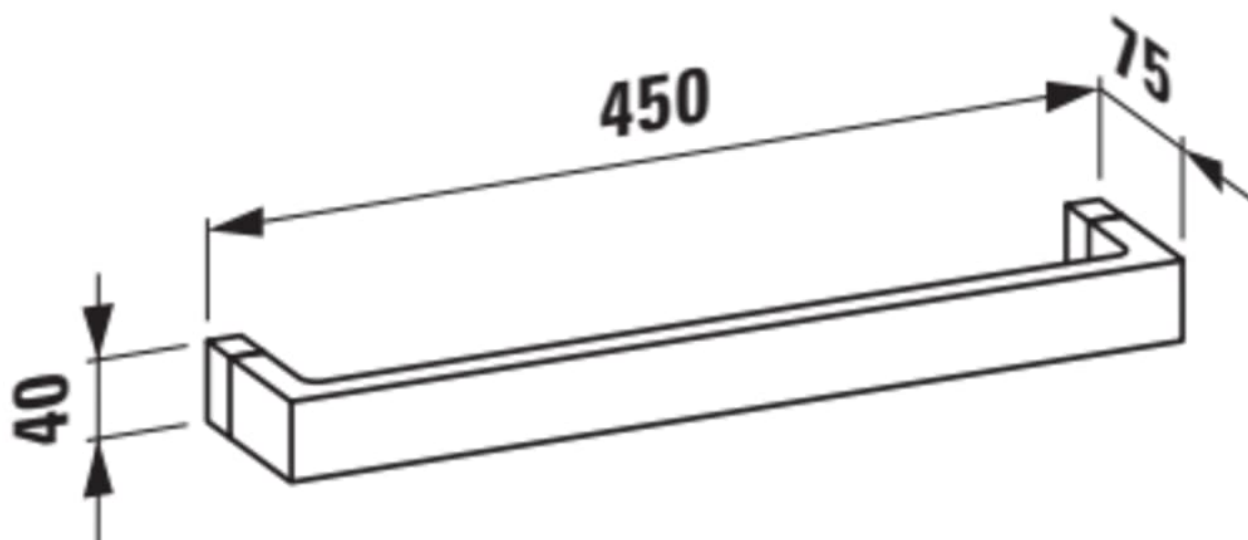

KARTELL LAUFEN

Towel holder 'Rail', 450 mm, plastic

DIMENSIONS

Length	450 mm
Width	75 mm
Height	40 mm

COLOUR AND FINISH

093 Powder pink

OPTIONS

000 - standard option

Net weight (kg) : 0.35

TECHNICAL DRAWINGS

Kartell LAUFEN

A place for divas. And deep dives. This is the story about a place of unknown beauty. Designed for humans, shaped by the elements. Far away from your everyday life. But every morning you will ask yourself: Have I been here before? Or is this just a dream?