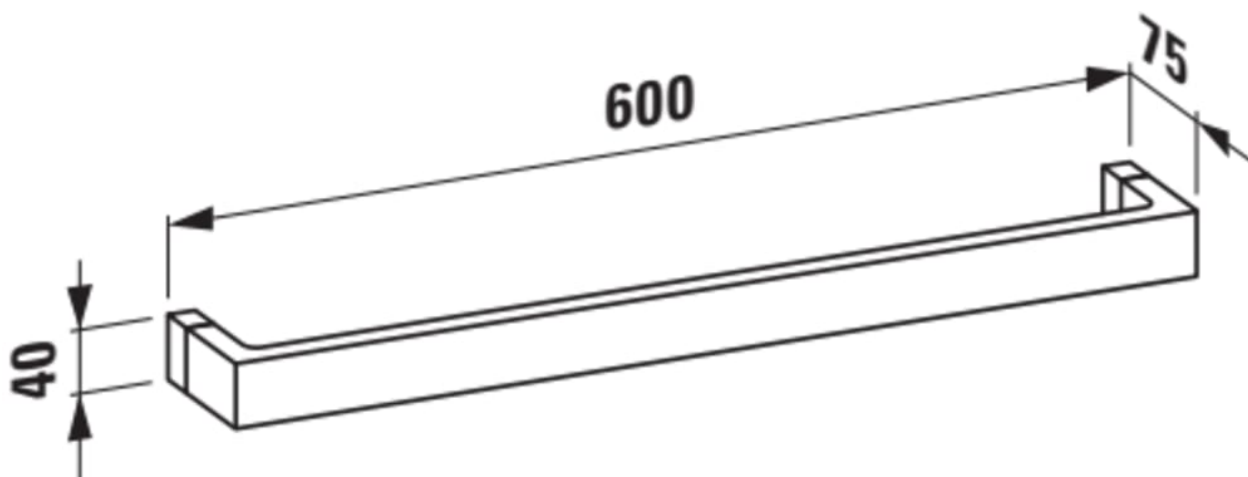

KARTELL LAUFEN

Towel holder 'Rail', 600 mm, plastic

DIMENSIONS

Length	600 mm
Width	75 mm
Height	40 mm

COLOUR AND FINISH

092 Emerald green

OPTIONS

000 - standard option

Net weight (kg) : 0.45

TECHNICAL DRAWINGS

Kartell LAUFEN

A place for divas. And deep dives. This is the story about a place of unknown beauty. Designed for humans, shaped by the elements. Far away from your everyday life. But every morning you will ask yourself: Have I been here before? Or is this just a dream?