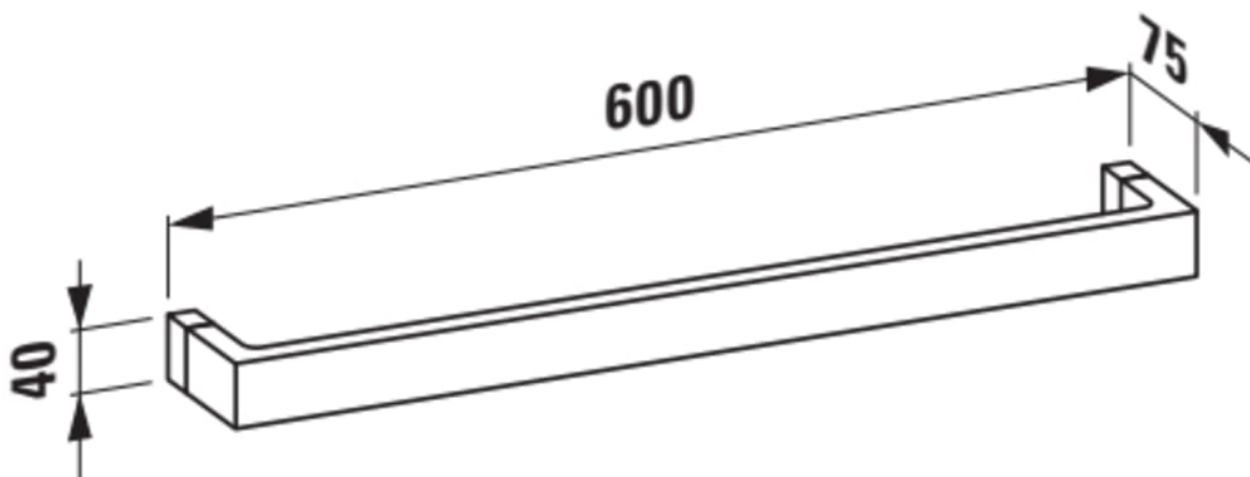

KARTELL LAUFEN

Towel holder 'Rail', 600 mm, plastic

DIMENSIONS

Length	600 mm
Width	75 mm
Height	40 mm

COLOUR AND FINISH

093 Powder pink

OPTIONS

000 - standard option

Net weight (kg) : 0.45

TECHNICAL DRAWINGS

Kartell LAUFEN

A place for divas. And deep dives. This is the story about a place of unknown beauty. Designed for humans, shaped by the elements. Far away from your everyday life. But every morning you will ask yourself: Have I been here before? Or is this just a dream?