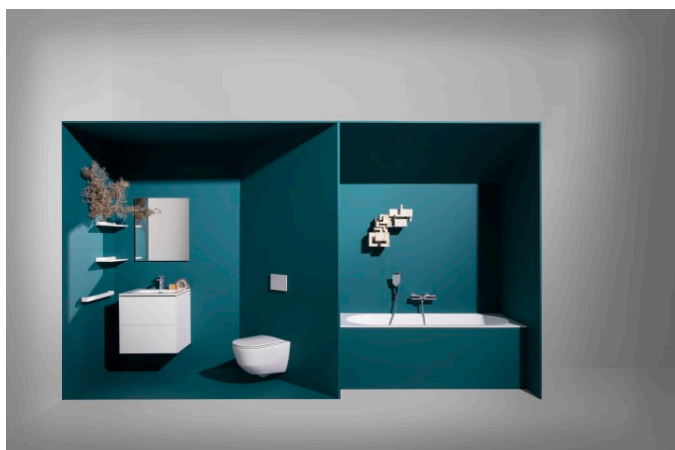

KARTELL LAUFEN

Shelf 'Shellfish', wall-mounted, plastic

DIMENSIONS

Length	450 mm
Width	155 mm
Height	40 mm

COLOUR AND FINISH

092 Emerald green

OPTIONS

000 - standard option

Installation type : Wall-mounted

Net weight (kg) : 0.7

TECHNICAL DRAWINGS

Kartell LAUFEN

A place for divas. And deep dives. This is the story about a place of unknown beauty. Designed for humans, shaped by the elements. Far away from your everyday life. But every morning you will ask yourself: Have I been here before? Or is this just a dream?