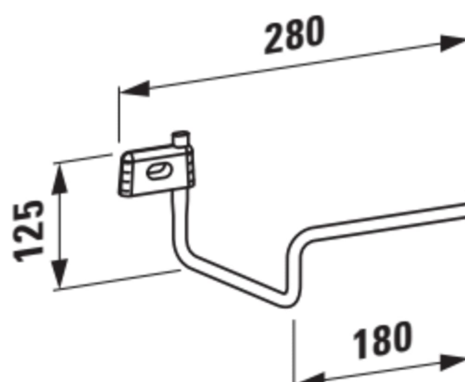

## DIMENSIONS

Length	280 mm
Width	175 mm
Height	125 mm

## TECHNICAL DRAWINGS

COMPATIBLE WITH

Small washbasin round,  
shelf right, cutable to 430  
mm

**H815283...1051**

Small washbasin round,  
shelf right, cutable to 430  
mm

**H815283...1091**

Small washbasin round,  
shelf right, cutable to 430  
mm