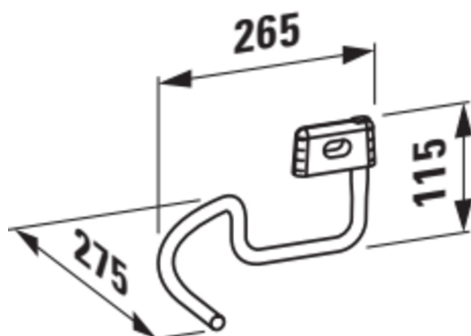

VAL

Towel holder, matching washbasin 815288

DIMENSIONS

Length	265 mm
Width	275 mm
Height	115 mm

COLOUR AND FINISH

■ 004 Chromed

TECHNICAL DRAWINGS

COMPATIBLE WITH

Washbasin, with semi-wet
area and tap bank

H815288...1061

Washbasin, with semi-wet
area and tap bank

H815288...1091

Washbasin, with semi-wet
area and tap bank

H815288...1421

Washbasin, with semi-wet
area and tap bank