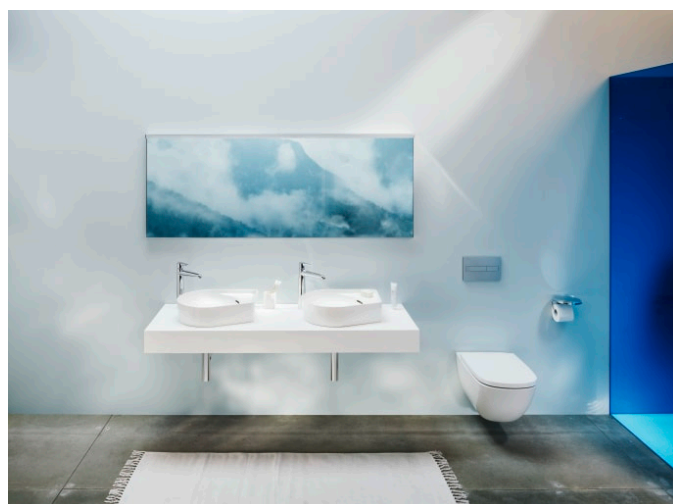

Installation options : Only with screws

Installation type : Wall-mounted

Net weight (kg) : 1.4

S
h
a
p
e
:
R
o
u
n
d

TECHNICAL DRAWINGS

COMPATIBLE WITH

Circular tray with Ø 185
mm, plastic

H398335...0011

Storage tray 'disc' with Ø
275 mm, plastic

H398335...0021

Kartell LAUFEN

A place for divas. And deep dives. This is the story about a place of unknown beauty. Designed for humans, shaped by the elements. Far away from your everyday life. But every morning you will ask yourself: Have I been here before? Or is this just a dream?