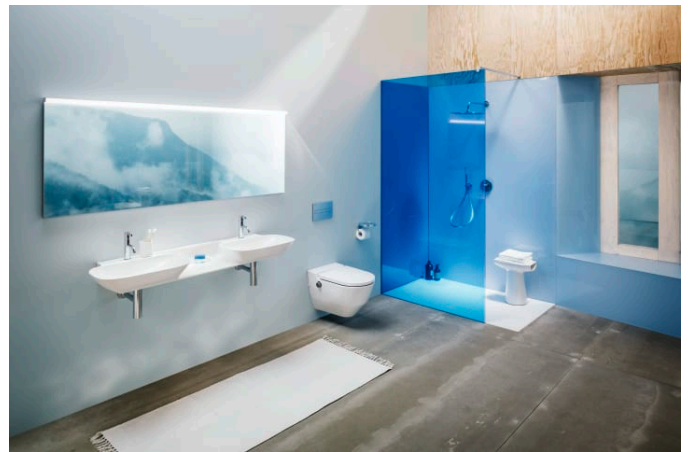

KARTELL LAUFEN

Toilet roll holder, Ø 185 mm, including storage tray 'disc', transparent crystal

DIMENSIONS

Length	185 mm
Width	185 mm
Height	80 mm

COLOUR AND FINISH

■ 004 Chromed

OPTIONS

000 - standard option

Installation options : Only with screws

Installation type : Wall-mounted

Net weight (kg) : 1.4

S
h
a
p
e
:
R
o
u
n
d

TECHNICAL DRAWINGS

COMPATIBLE WITH

Circular tray with Ø 185
mm, plastic

H398335...0011

Storage tray 'disc' with Ø
275 mm, plastic

H398335...0021

Kartell LAUFEN

A place for divas. And deep dives. This is the story about a place of unknown beauty. Designed for humans, shaped by the elements. Far away from your everyday life. But every morning you will ask yourself: Have I been here before? Or is this just a dream?