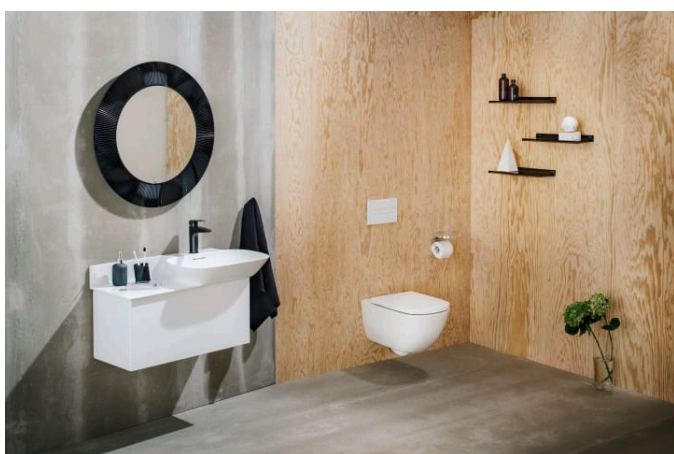

KARTELL LAUFEN

Toilet roll holder, Ø 185 mm, including storage tray 'disc', transparent crystal

DIMENSIONS

Length	185 mm
Width	185 mm
Height	80 mm

COLOUR AND FINISH

■ 004 Chromed

OPTIONS

000 - standard option

Installation options : Only with screws

Installation type : Wall-mounted

Net weight (kg) : 1.4

S
h
a
p
e
:
R
o
u
n
d

TECHNICAL DRAWINGS

COMPATIBLE WITH

Circular tray with Ø 185
mm, plastic

H398335...0011

Storage tray 'disc' with Ø
275 mm, plastic

H398335...0021

Kartell LAUFEN

A place for divas. And deep dives. This is the story about a place of unknown beauty. Designed for humans, shaped by the elements. Far away from your everyday life. But every morning you will ask yourself: Have I been here before? Or is this just a dream?