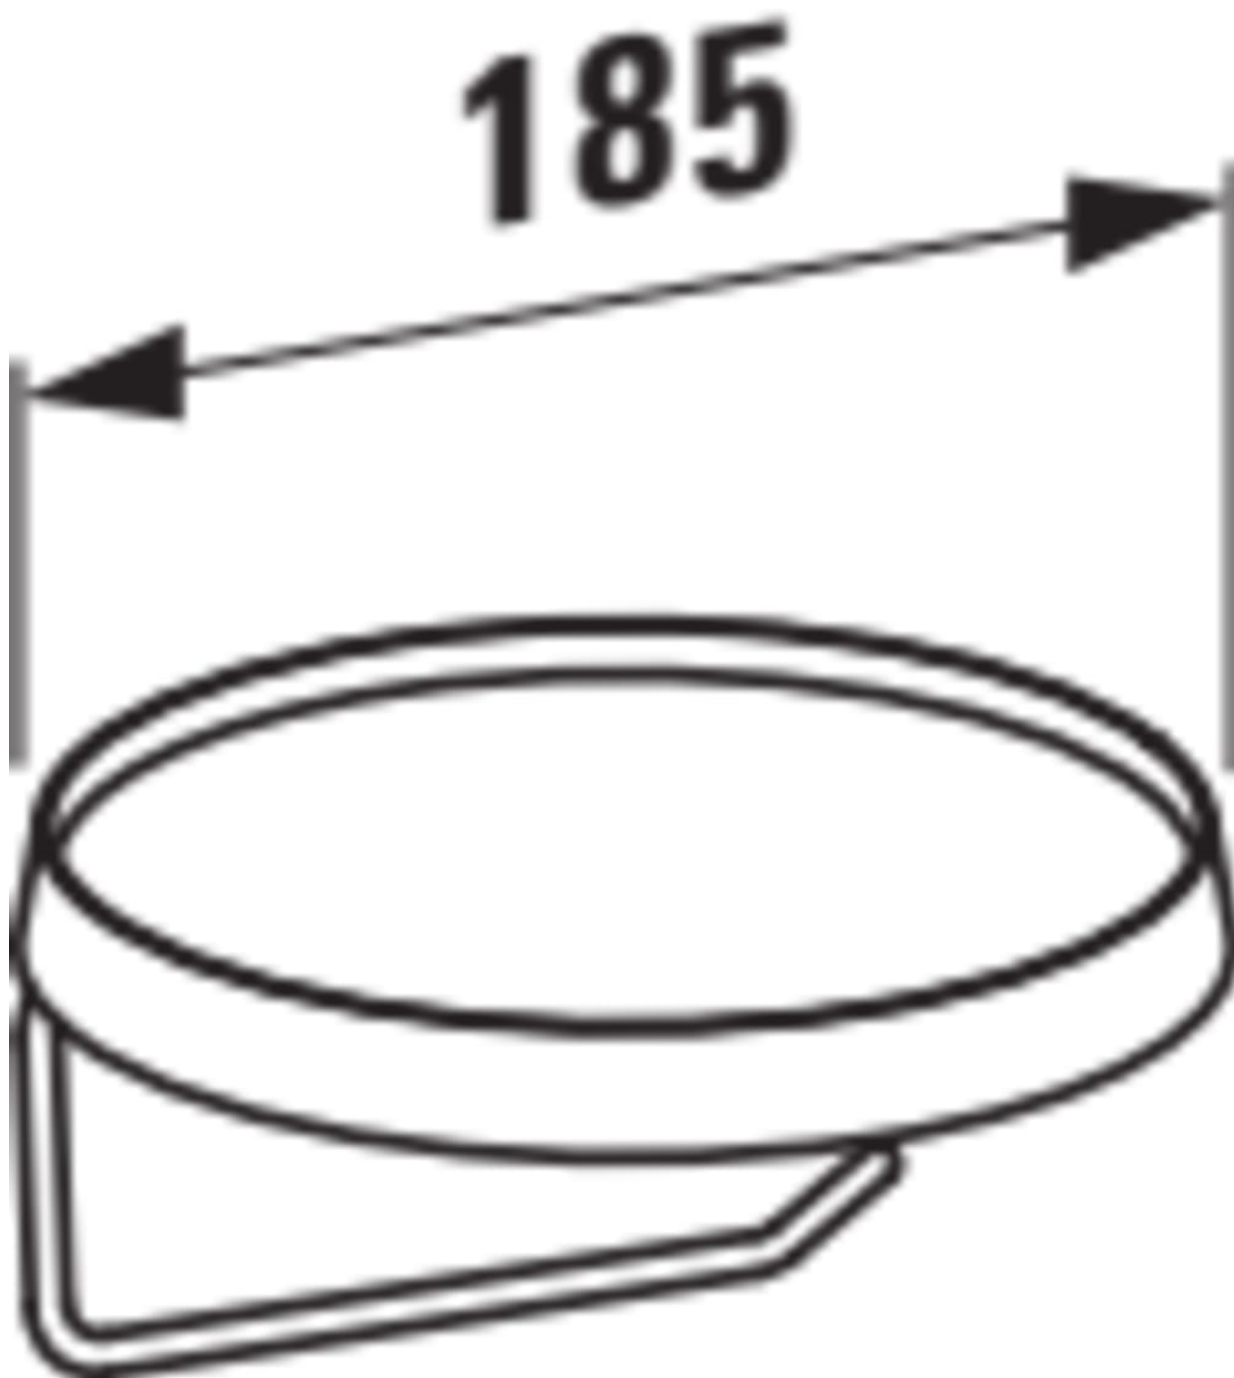

KARTELL LAUFEN

Toilet roll holder, Ø 185 mm, including storage tray 'disc', transparent crystal

DIMENSIONS

Length	185 mm
Width	185 mm
Height	80 mm

COLOUR AND FINISH

■ 004 Chromed

OPTIONS

000 - standard option

Installation options : Only with screws

Installation type : Wall-mounted

Net weight (kg) : 1.4

S
h
a
p
e
:
R
o
u
n
d

TECHNICAL DRAWINGS

COMPATIBLE WITH

Circular tray with Ø 185
mm, plastic

H398335...0011

Storage tray 'disc' with Ø
275 mm, plastic

H398335...0021

Kartell LAUFEN

A place for divas. And deep dives. This is the story about a place of unknown beauty. Designed for humans, shaped by the elements. Far away from your everyday life. But every morning you will ask yourself: Have I been here before? Or is this just a dream?