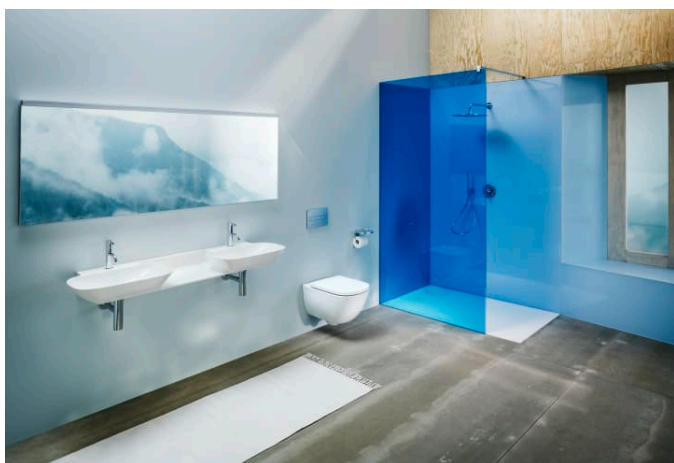

KARTELL LAUFEN

Toilet roll holder, Ø 185 mm, including storage tray 'disc', transparent crystal

DIMENSIONS

Length	185 mm
Width	185 mm
Height	80 mm

COLOUR AND FINISH

■ 004 Chromed

OPTIONS

000 - standard option

Installation options : Only with screws

Installation type : Wall-mounted

Net weight (kg) : 1.4

S
h
a
p
e
:
R
o
u
n
d

TECHNICAL DRAWINGS

COMPATIBLE WITH

Circular tray with Ø 185
mm, plastic

H398335...0011

Storage tray 'disc' with Ø
275 mm, plastic

H398335...0021

Kartell LAUFEN

A place for divas. And deep dives. This is the story about a place of unknown beauty. Designed for humans, shaped by the elements. Far away from your everyday life. But every morning you will ask yourself: Have I been here before? Or is this just a dream?