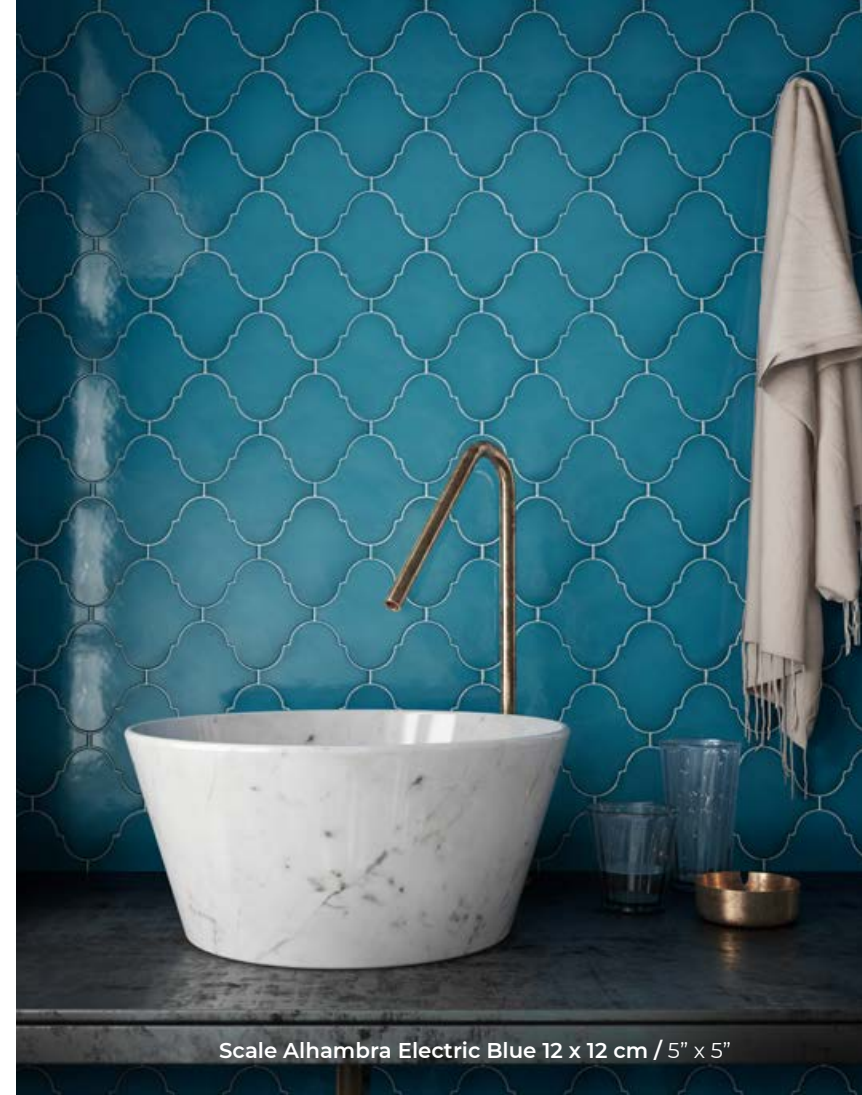

Scale Alhambra Electric Blue 12 x 12 cm / 5" x 5"

Pasta blanca · Revestimiento

White body · Wall tiles / Weißscherben · Wandfliesen / Pâte blanche · Faïences

Formatos

Sizes / Formate / Formats

Hexagon
12,4 x 10,7 cm
5" x 4"

White Matt	21767 EQ-10S
White	21911 EQ-10S
Cream	21914 EQ-10S
Light Grey	21912 EQ-10S
Dark Grey	21913 EQ-10S
Sky Blue	23293 EQ-10S
Greige	23294 EQ-10S
Black Matt	21909 EQ-10S
Black	21915 EQ-10S
Mint	23295 EQ-10S
Electric Blue	23836 EQ-15S
Metallic	23837 EQ-15S

Benzene
10,8 x 12,4 cm
4 1/2" x 5"

White Matt	23824 EQ-10S
White	23825 EQ-10S
Cream	23826 EQ-10S
Light Grey	23828 EQ-10S
Dark Grey	23829 EQ-10S
Sky Blue	23830 EQ-10S
Greige	23827 EQ-10S
Black Matt	23832 EQ-10S
Black	23833 EQ-10S
Mint	23831 EQ-10S
Electric Blue	23834 EQ-15S
Metallic	23835 EQ-15S

Triangolo
10,8 x 12,4 cm
4 1/2" x 5"

White Matt	23811 EQ-20S
White	23813 EQ-20S
Cream	23814 EQ-20S
Light Grey	23816 EQ-20S
Dark Grey	23817 EQ-20S
Sky Blue	23818 EQ-20S
Greige	23815 EQ-20S
Black Matt	23820 EQ-20S
Black	23821 EQ-20S
Mint	23819 EQ-20S
Electric Blue	23822 EQ-20M
Metallic	23823 EQ-20M

Alhambra
12 x 12 cm
5" x 5"

White Matt	21933 EQ-15S
White	21932 EQ-15S
Cream	21936 EQ-15S
Light Grey	21931 EQ-15S
Dark Grey	21930 EQ-15S
Sky Blue	23287 EQ-15S
Greige	23288 EQ-15S
Black Matt	21934 EQ-15S
Black	21935 EQ-15S
Mint	23289 EQ-15S
Electric Blue	23845 EQ-20S
Metallic	23846 EQ-20S

Fan
10,6 x 12 cm
4" x 5"

White Matt	21977 EQ-20S
White	21968 EQ-20S
Cream	21969 EQ-20S
Light Grey	21978 EQ-20S
Dark Grey	21979 EQ-20S
Sky Blue	23290 EQ-20S
Greige	23291 EQ-20S
Black Matt	21976 EQ-20S
Black	21967 EQ-20S
Mint	23292 EQ-20S
Electric Blue	23841 EQ-20M
Metallic	23842 EQ-20M