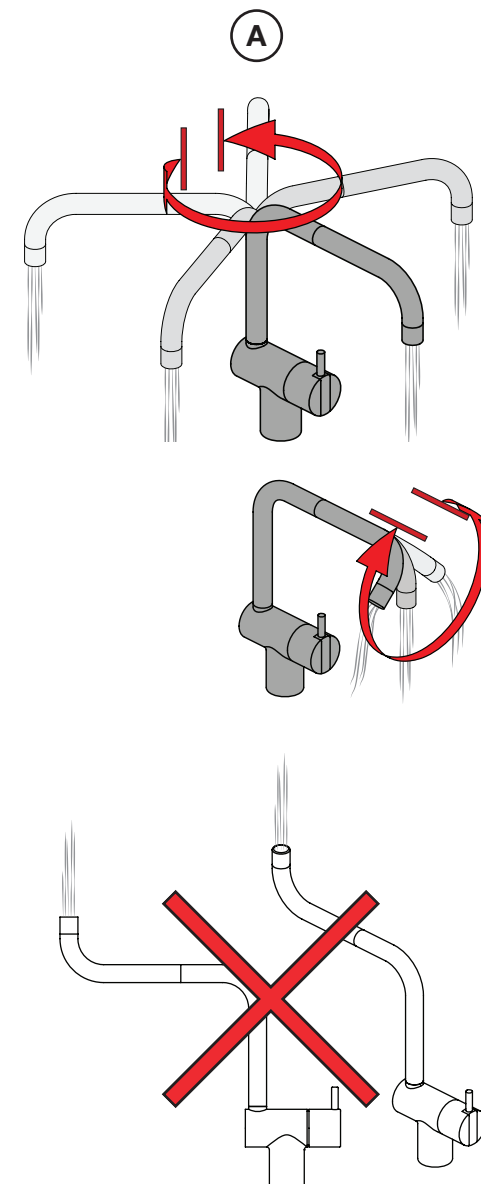

VOLA KV1

Fitting instruction
 Montageanleitung
 Monteringsvejledning
 Monteringsvægledning
 Montage hanleiding
 Manuel de montage

 **GODKENDT
 TIL DRILLEKVVAND**
 04/00019
 04/00021

Data, 3 Bar /43.5 Psi:

	l/min.	Gal/min.
KV1:	9,0	2.4
KV1US:	4,5	1.2

 Max. 65°C, 150°F

4

5

Col. 02, 04, 05, 06, 08, 09, 12, 14, 15, 16, 17, 18,
19, 20, 21, 25, 27, 60, 61, 62, 63, 64, 65, 66

5a

Col. 40

Operation
Bedienung
BetjeningBruk
Bediening
Fonctionnement

Colour: paint + 16, 19, 20

- NR.10/L/M: VR20, VR22, VR273/L/M, VR294, VR295
 VR17L4K: VR15P, VR16L4, VR17L (US Standard)
 VR17L5K: VR15P, VR16L5, VR17L
 VR17L9K: VR15P, VR16L9, VR17L
 VR17LSK: VR15P, VR16LS, VR17L
 VR30: VR15P, VR16L9, VR17L, VR29, 4xVR31, VR35, VR1902 (F40) (and KV1 from 1972 - 1996)
 VR132: VR15P, VR16L9, VR17L, 2xVR31, 2xVR558, VR1902 (2013 - 06. 2016)
 VR133: VR15P, VR16L9, VR17L, VR24, 4xVR31, VR113, VR1902 (1997 - 2012)
 VR230: VR15P, VR16L9, VR17L, 2xVR118, VR229, VR235, 4xVR558, VR1902 (06-2016 -)
 VR277K: VR22, VR269, VR277
 VR297/L/M: VR20, VR22, VR269, VR273/L/M, VR277, VR294, VR295, VR296
 VR433: VR261, VR263, VR440, VR442, 2xVR444