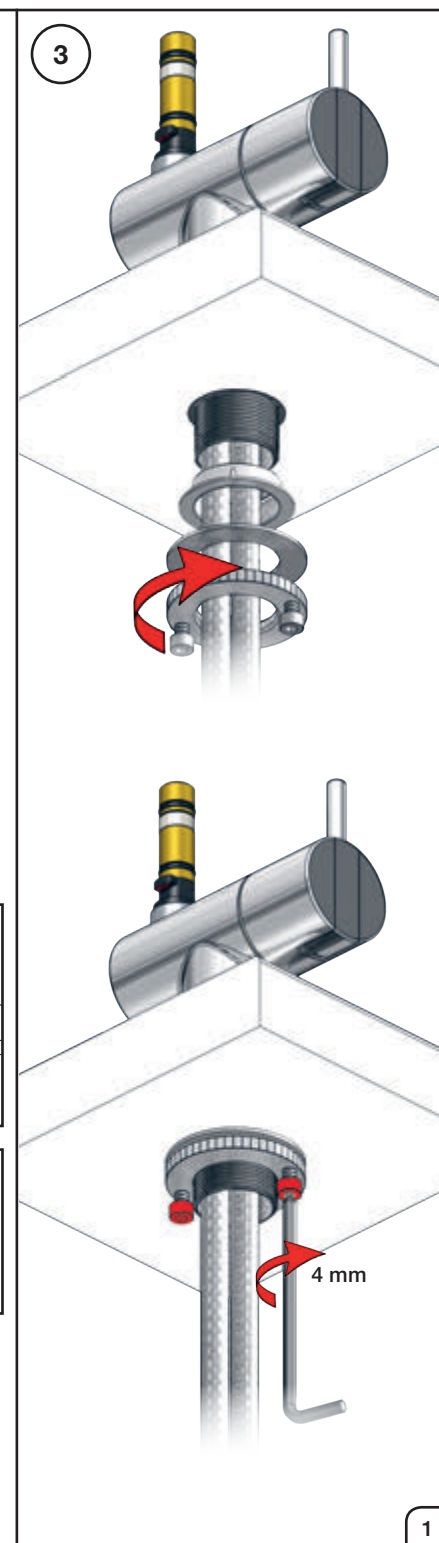

VOLA KV1

Fitting instruction
 Montageanleitung
 Monteringsvejledning
 Monteringsvægledning
 Montage hanleiding
 Manuel de montage

 **GODKENDT
 TIL DRILLEKVVAND**
 04/00019
 04/00021

Data, 3 Bar /43.5 Psi:

	l/min.	Gal/min.
KV1:	9,0	2.4
KV1US:	4,5	1.2

 Max. 65°C, 150°F

4

5

Col. 02, 04, 05, 06, 08, 09, 12, 14, 15, 16, 17, 18,
19, 20, 21, 25, 27, 60, 61, 62, 63, 64, 65, 66

5a

Col. 40

Operation
Bedienung
BetjeningBruk
Bediening
Fonctionnement

Colour: paint + 16, 19, 20

- NR.10/L/M: VR20, VR22, VR273/L/M, VR294, VR295
 VR17L4K: VR15P, VR16L4, VR17L (US Standard)
 VR17L5K: VR15P, VR16L5, VR17L
 VR17L9K: VR15P, VR16L9, VR17L
 VR17LSK: VR15P, VR16LS, VR17L
 VR30: VR15P, VR16L9, VR17L, VR29, 4xVR31, VR35, VR1902 (F40) (and KV1 from 1972 - 1996)
 VR132: VR15P, VR16L9, VR17L, 2xVR31, 2xVR558, VR1902 (2013 - 06. 2016)
 VR133: VR15P, VR16L9, VR17L, VR24, 4xVR31, VR113, VR1902 (1997 - 2012)
 VR230: VR15P, VR16L9, VR17L, 2xVR118, VR229, VR235, 4xVR558, VR1902 (06-2016 -)
 VR277K: VR22, VR269, VR277
 VR297/L/M: VR20, VR22, VR269, VR273/L/M, VR277, VR294, VR295, VR296
 VR433: VR261, VR263, VR440, VR442, 2xVR444