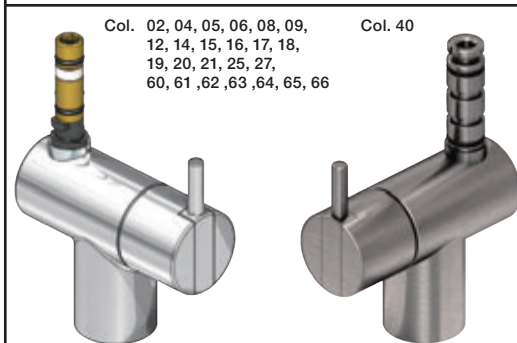

VOLA KV1

Fitting instruction
 Montageanleitung
 Monteringsvejledning
 Monteringsvægledning
 Montage hanleiding
 Manuel de montage

 **GODKENDT
 TIL DRILLEKVVAND**
 04/00019
 04/00021

Data, 3 Bar /43.5 Psi:

	l/min.	Gal/min.
KV1:	9,0	2.4
KV1US:	4,5	1.2

 Max. 65°C, 150°F

4

5

Col. 02, 04, 05, 06, 08, 09, 12, 14, 15, 16, 17, 18,
19, 20, 21, 25, 27, 60, 61, 62, 63, 64, 65, 66

5a

Col. 40

Operation
Bedienung
BetjeningBruk
Bediening
Fonctionnement

Colour: paint + 16, 19, 20

- NR.10/L/M: VR20, VR22, VR273/L/M, VR294, VR295
 VR17L4K: VR15P, VR16L4, VR17L (US Standard)
 VR17L5K: VR15P, VR16L5, VR17L
 VR17L9K: VR15P, VR16L9, VR17L
 VR17LSK: VR15P, VR16LS, VR17L
 VR30: VR15P, VR16L9, VR17L, VR29, 4xVR31, VR35, VR1902 (F40) (and KV1 from 1972 - 1996)
 VR132: VR15P, VR16L9, VR17L, 2xVR31, 2xVR558, VR1902 (2013 - 06. 2016)
 VR133: VR15P, VR16L9, VR17L, VR24, 4xVR31, VR113, VR1902 (1997 - 2012)
 VR230: VR15P, VR16L9, VR17L, 2xVR118, VR229, VR235, 4xVR558, VR1902 (06-2016 -)
 VR277K: VR22, VR269, VR277
 VR297/L/M: VR20, VR22, VR269, VR273/L/M, VR277, VR294, VR295, VR296
 VR433: VR261, VR263, VR440, VR442, 2xVR444