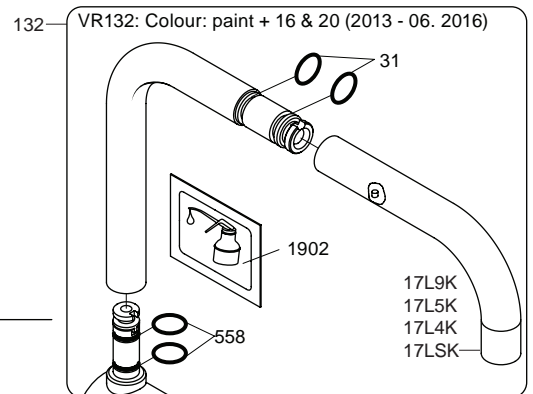

VOLA KV1

Fitting instruction
 Montageanleitung
 Monteringsvejledning
 Monteringsvægledning
 Montage hanleiding
 Manuel de montage

 **GODKENDT
 TIL DRILLEKVVAND**
 04/00019
 04/00021

Data, 3 Bar /43.5 Psi:

	l/min.	Gal/min.
KV1:	9,0	2.4
KV1US:	4,5	1.2

 Max. 65°C, 150°F

4

5

Col. 02, 04, 05, 06, 08, 09, 12, 14, 15, 16, 17, 18,
19, 20, 21, 25, 27, 60, 61, 62, 63, 64, 65, 66

5a

Col. 40

Operation
Bedienung
BetjeningBruk
Bediening
Fonctionnement

Colour: paint + 16, 19, 20

- NR.10/L/M: VR20, VR22, VR273/L/M, VR294, VR295
 VR17L4K: VR15P, VR16L4, VR17L (US Standard)
 VR17L5K: VR15P, VR16L5, VR17L
 VR17L9K: VR15P, VR16L9, VR17L
 VR17LSK: VR15P, VR16LS, VR17L
 VR30: VR15P, VR16L9, VR17L, VR29, 4xVR31, VR35, VR1902 (F40) (and KV1 from 1972 - 1996)
 VR132: VR15P, VR16L9, VR17L, 2xVR31, 2xVR558, VR1902 (2013 - 06. 2016)
 VR133: VR15P, VR16L9, VR17L, VR24, 4xVR31, VR113, VR1902 (1997 - 2012)
 VR230: VR15P, VR16L9, VR17L, 2xVR118, VR229, VR235, 4xVR558, VR1902 (06-2016 -)
 VR277K: VR22, VR269, VR277
 VR297/L/M: VR20, VR22, VR269, VR273/L/M, VR277, VR294, VR295, VR296
 VR433: VR261, VR263, VR440, VR442, 2xVR444