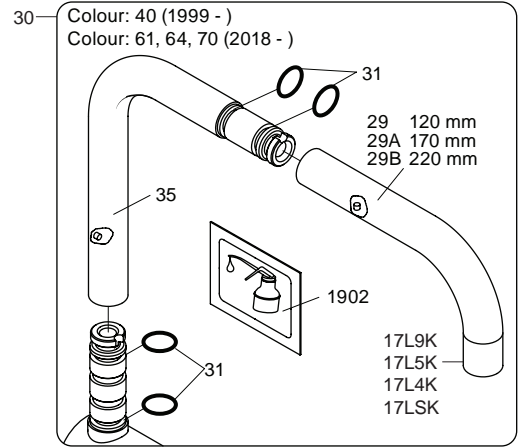

VOLA KV1

Fitting instruction
 Montageanleitung
 Monteringsvejledning
 Monteringsvægledning
 Montage hanleiding
 Manuel de montage

 **GODKENDT
 TIL DRILLEKVVAND**
 04/00019
 04/00021

Data, 3 Bar /43.5 Psi:

	l/min.	Gal/min.
KV1:	9,0	2.4
KV1US:	4,5	1.2

 Max. 65°C, 150°F

4

5

Col. 02, 04, 05, 06, 08, 09, 12, 14, 15, 16, 17, 18,
19, 20, 21, 25, 27, 60, 61, 62, 63, 64, 65, 66

5a

Col. 40

Operation
Bedienung
BetjeningBruk
Bediening
Fonctionnement

Colour: paint + 16, 19, 20

- NR.10/L/M: VR20, VR22, VR273/L/M, VR294, VR295
 VR17L4K: VR15P, VR16L4, VR17L (US Standard)
 VR17L5K: VR15P, VR16L5, VR17L
 VR17L9K: VR15P, VR16L9, VR17L
 VR17LSK: VR15P, VR16LS, VR17L
 VR30: VR15P, VR16L9, VR17L, VR29, 4xVR31, VR35, VR1902 (F40) (and KV1 from 1972 - 1996)
 VR132: VR15P, VR16L9, VR17L, 2xVR31, 2xVR558, VR1902 (2013 - 06. 2016)
 VR133: VR15P, VR16L9, VR17L, VR24, 4xVR31, VR113, VR1902 (1997 - 2012)
 VR230: VR15P, VR16L9, VR17L, 2xVR118, VR229, VR235, 4xVR558, VR1902 (06-2016 -)
 VR277K: VR22, VR269, VR277
 VR297/L/M: VR20, VR22, VR269, VR273/L/M, VR277, VR294, VR295, VR296
 VR433: VR261, VR263, VR440, VR442, 2xVR444