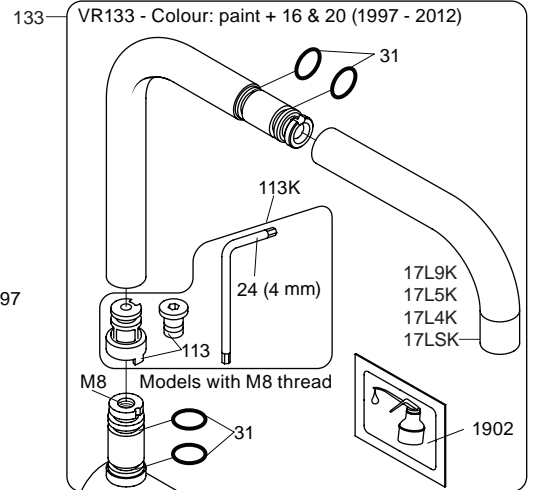

VOLA KV1

Fitting instruction
 Montageanleitung
 Monteringsvejledning
 Monteringsvægledning
 Montage hanleiding
 Manuel de montage

 **GODKENDT
 TIL DRILLEKVVAND**
 04/00019
 04/00021

Data, 3 Bar /43.5 Psi:

	l/min.	Gal/min.
KV1:	9,0	2.4
KV1US:	4,5	1.2

 Max. 65°C, 150°F

4

5

Col. 02, 04, 05, 06, 08, 09, 12, 14, 15, 16, 17, 18,
19, 20, 21, 25, 27, 60, 61, 62, 63, 64, 65, 66

5a

Col. 40

Operation
Bedienung
BetjeningBruk
Bediening
Fonctionnement

Colour: paint + 16, 19, 20

- NR.10/L/M: VR20, VR22, VR273/L/M, VR294, VR295
 VR17L4K: VR15P, VR16L4, VR17L (US Standard)
 VR17L5K: VR15P, VR16L5, VR17L
 VR17L9K: VR15P, VR16L9, VR17L
 VR17LSK: VR15P, VR16LS, VR17L
 VR30: VR15P, VR16L9, VR17L, VR29, 4xVR31, VR35, VR1902 (F40) (and KV1 from 1972 - 1996)
 VR132: VR15P, VR16L9, VR17L, 2xVR31, 2xVR558, VR1902 (2013 - 06. 2016)
 VR133: VR15P, VR16L9, VR17L, VR24, 4xVR31, VR113, VR1902 (1997 - 2012)
 VR230: VR15P, VR16L9, VR17L, 2xVR118, VR229, VR235, 4xVR558, VR1902 (06-2016 -)
 VR277K: VR22, VR269, VR277
 VR297/L/M: VR20, VR22, VR269, VR273/L/M, VR277, VR294, VR295, VR296
 VR433: VR261, VR263, VR440, VR442, 2xVR444