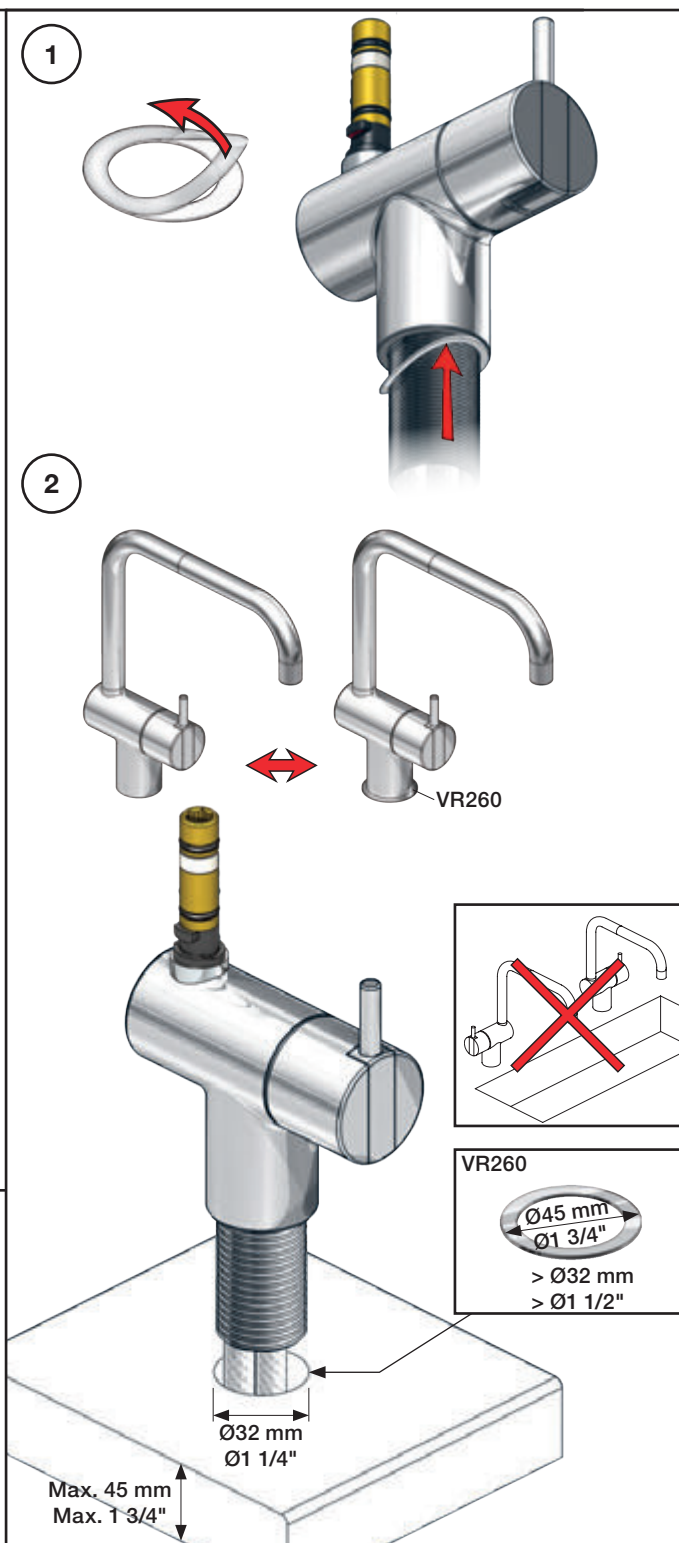

VOLA KV1

Fitting instruction
 Montageanleitung
 Monteringsvejledning
 Monteringsvægledning
 Montage hanleiding
 Manuel de montage

 **GODKENDT
 TIL DRILLEKVVAND**
 04/00019
 04/00021

Data, 3 Bar /43.5 Psi:

	l/min.	Gal/min.
KV1:	9,0	2.4
KV1US:	4,5	1.2

 Max. 65°C, 150°F

4

5

Col. 02, 04, 05, 06, 08, 09, 12, 14, 15, 16, 17, 18,
19, 20, 21, 25, 27, 60, 61, 62, 63, 64, 65, 66

5a

Col. 40

Operation
Bedienung
BetjeningBruk
Bediening
Fonctionnement

Colour: paint + 16, 19, 20

- NR.10/L/M: VR20, VR22, VR273/L/M, VR294, VR295
 VR17L4K: VR15P, VR16L4, VR17L (US Standard)
 VR17L5K: VR15P, VR16L5, VR17L
 VR17L9K: VR15P, VR16L9, VR17L
 VR17LSK: VR15P, VR16LS, VR17L
 VR30: VR15P, VR16L9, VR17L, VR29, 4xVR31, VR35, VR1902 (F40) (and KV1 from 1972 - 1996)
 VR132: VR15P, VR16L9, VR17L, 2xVR31, 2xVR558, VR1902 (2013 - 06. 2016)
 VR133: VR15P, VR16L9, VR17L, VR24, 4xVR31, VR113, VR1902 (1997 - 2012)
 VR230: VR15P, VR16L9, VR17L, 2xVR118, VR229, VR235, 4xVR558, VR1902 (06-2016 -)
 VR277K: VR22, VR269, VR277
 VR297/L/M: VR20, VR22, VR269, VR273/L/M, VR277, VR294, VR295, VR296
 VR433: VR261, VR263, VR440, VR442, 2xVR444