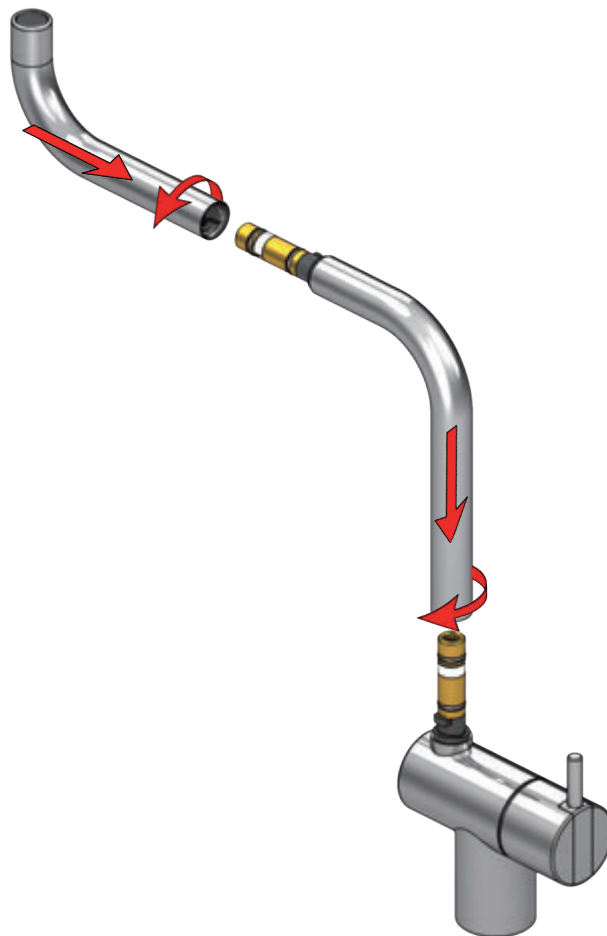

5

Col. 02, 04, 05, 06, 08, 09, 12, 14, 15, 16, 17, 18,
19, 20, 21, 25, 27, 60, 61, 62, 63, 64, 65, 66