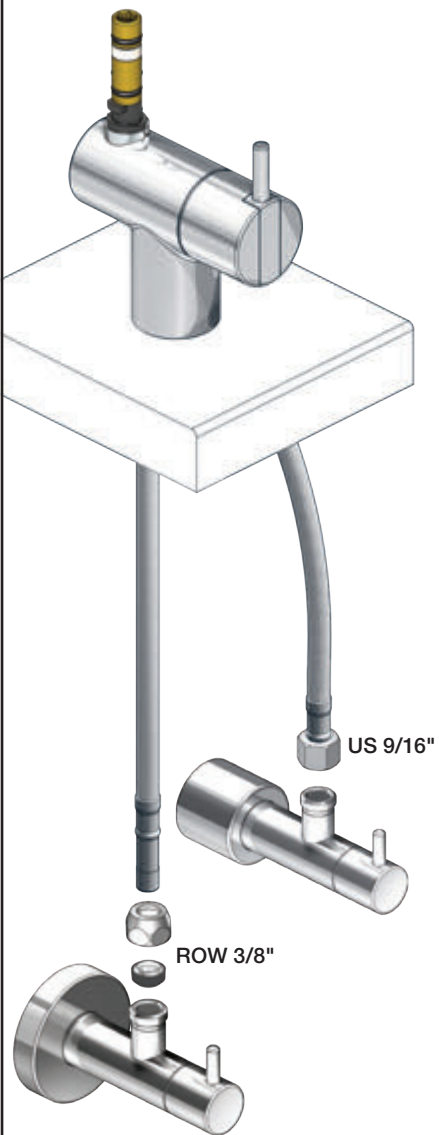

VOLA KV1

Fitting instruction
 Montageanleitung
 Monteringsvejledning
 Monteringsvægledning
 Montage hanleiding
 Manuel de montage

 **GODKENDT
 TIL DRILLEKVVAND**
 04/00019
 04/00021

Data, 3 Bar /43.5 Psi:

	l/min.	Gal/min.
KV1:	9,0	2.4
KV1US:	4,5	1.2

 Max. 65°C, 150°F

4

5

Col. 02, 04, 05, 06, 08, 09, 12, 14, 15, 16, 17, 18,
19, 20, 21, 25, 27, 60, 61, 62, 63, 64, 65, 66

5a

Col. 40

Operation
Bedienung
BetjeningBruk
Bediening
Fonctionnement

Colour: paint + 16, 19, 20

- NR.10/L/M: VR20, VR22, VR273/L/M, VR294, VR295
 VR17L4K: VR15P, VR16L4, VR17L (US Standard)
 VR17L5K: VR15P, VR16L5, VR17L
 VR17L9K: VR15P, VR16L9, VR17L
 VR17LSK: VR15P, VR16LS, VR17L
 VR30: VR15P, VR16L9, VR17L, VR29, 4xVR31, VR35, VR1902 (F40) (and KV1 from 1972 - 1996)
 VR132: VR15P, VR16L9, VR17L, 2xVR31, 2xVR558, VR1902 (2013 - 06. 2016)
 VR133: VR15P, VR16L9, VR17L, VR24, 4xVR31, VR113, VR1902 (1997 - 2012)
 VR230: VR15P, VR16L9, VR17L, 2xVR118, VR229, VR235, 4xVR558, VR1902 (06-2016 -)
 VR277K: VR22, VR269, VR277
 VR297/L/M: VR20, VR22, VR269, VR273/L/M, VR277, VR294, VR295, VR296
 VR433: VR261, VR263, VR440, VR442, 2xVR444