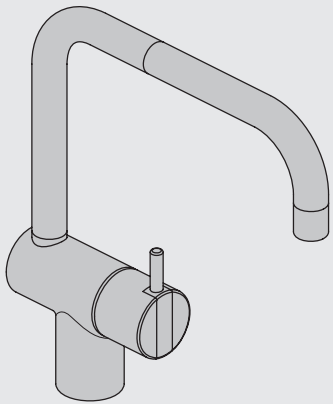

VOLA KV1

Fitting instruction
 Montageanleitung
 Monteringsvejledning
 Monteringsvægledning
 Montage hanleiding
 Manuel de montage

 **GODKENDT
 TIL DRILLEKVVAND**
 04/00019
 04/00021

Data, 3 Bar /43.5 Psi:

Colour: paint + 16, 19, 20

- NR.10/L/M: VR20, VR22, VR273/L/M, VR294, VR295
 VR17L4K: VR15P, VR16L4, VR17L (US Standard)
 VR17L5K: VR15P, VR16L5, VR17L
 VR17L9K: VR15P, VR16L9, VR17L
 VR17LSK: VR15P, VR16LS, VR17L
 VR30: VR15P, VR16L9, VR17L, VR29, 4xVR31, VR35, VR1902 (F40) (and KV1 from 1972 - 1996)
 VR132: VR15P, VR16L9, VR17L, 2xVR31, 2xVR558, VR1902 (2013 - 06. 2016)
 VR133: VR15P, VR16L9, VR17L, VR24, 4xVR31, VR113, VR1902 (1997 - 2012)
 VR230: VR15P, VR16L9, VR17L, 2xVR118, VR229, VR235, 4xVR558, VR1902 (06-2016 -)
 VR277K: VR22, VR269, VR277
 VR297/L/M: VR20, VR22, VR269, VR273/L/M, VR277, VR294, VR295, VR296
 VR433: VR261, VR263, VR440, VR442, 2xVR444