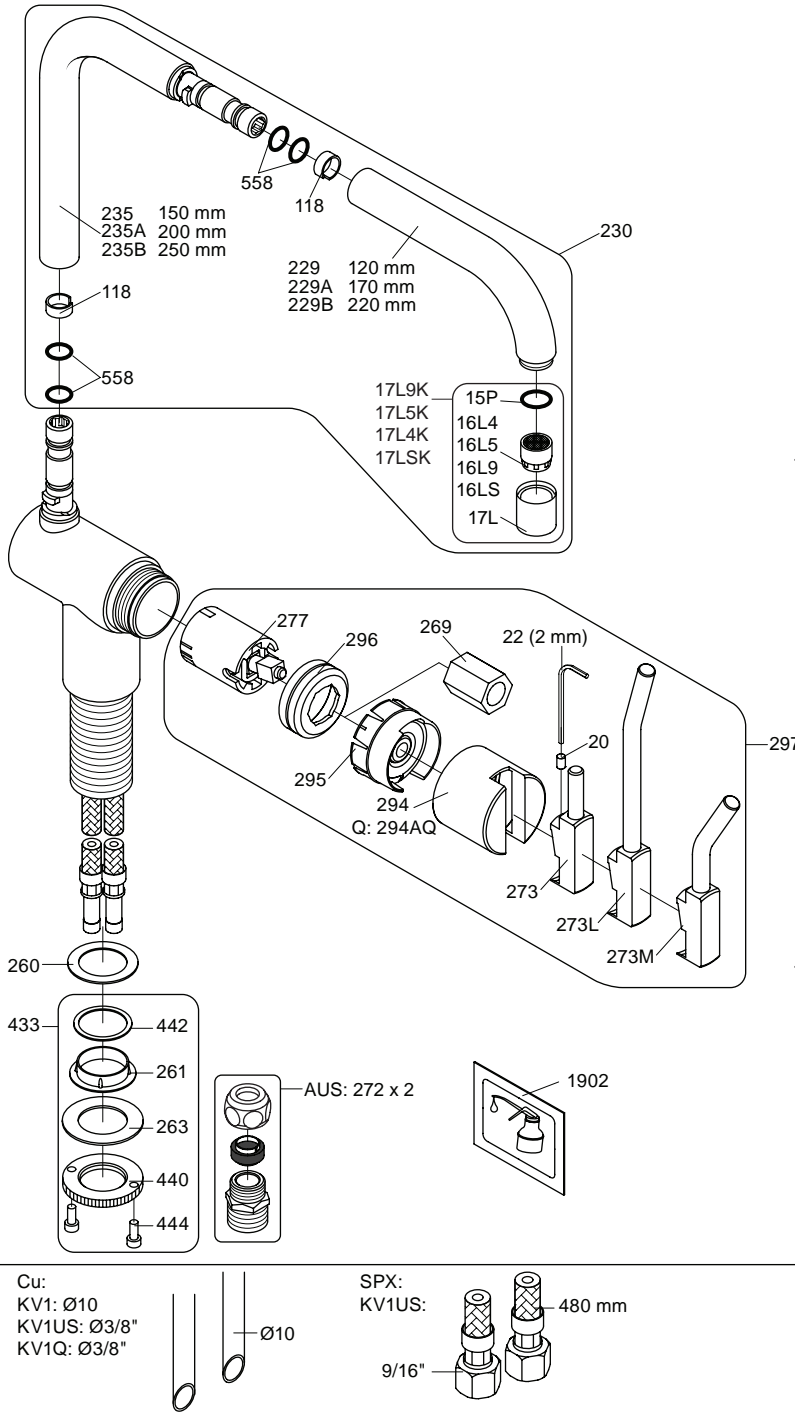

VOLA KV1

Fitting instruction
 Montageanleitung
 Monteringsvejledning
 Monteringsvægledning
 Montage hanleiding
 Manuel de montage

 **GODKENDT
 TIL DRILLEKVVAND**
 04/00019
 04/00021

Data, 3 Bar /43.5 Psi:

	l/min.	Gal/min.
KV1:	9,0	2.4
KV1US:	4,5	1.2

 Max. 65°C, 150°F

4

5

Col. 02, 04, 05, 06, 08, 09, 12, 14, 15, 16, 17, 18,
19, 20, 21, 25, 27, 60, 61, 62, 63, 64, 65, 66

5a

Col. 40

Operation
Bedienung
BetjeningBruk
Bediening
Fonctionnement

Colour: paint + 16, 19, 20

- NR.10/L/M: VR20, VR22, VR273/L/M, VR294, VR295
 VR17L4K: VR15P, VR16L4, VR17L (US Standard)
 VR17L5K: VR15P, VR16L5, VR17L
 VR17L9K: VR15P, VR16L9, VR17L
 VR17LSK: VR15P, VR16LS, VR17L
 VR30: VR15P, VR16L9, VR17L, VR29, 4xVR31, VR35, VR1902 (F40) (and KV1 from 1972 - 1996)
 VR132: VR15P, VR16L9, VR17L, 2xVR31, 2xVR558, VR1902 (2013 - 06. 2016)
 VR133: VR15P, VR16L9, VR17L, VR24, 4xVR31, VR113, VR1902 (1997 - 2012)
 VR230: VR15P, VR16L9, VR17L, 2xVR118, VR229, VR235, 4xVR558, VR1902 (06-2016 -)
 VR277K: VR22, VR269, VR277
 VR297/L/M: VR20, VR22, VR269, VR273/L/M, VR277, VR294, VR295, VR296
 VR433: VR261, VR263, VR440, VR442, 2xVR444