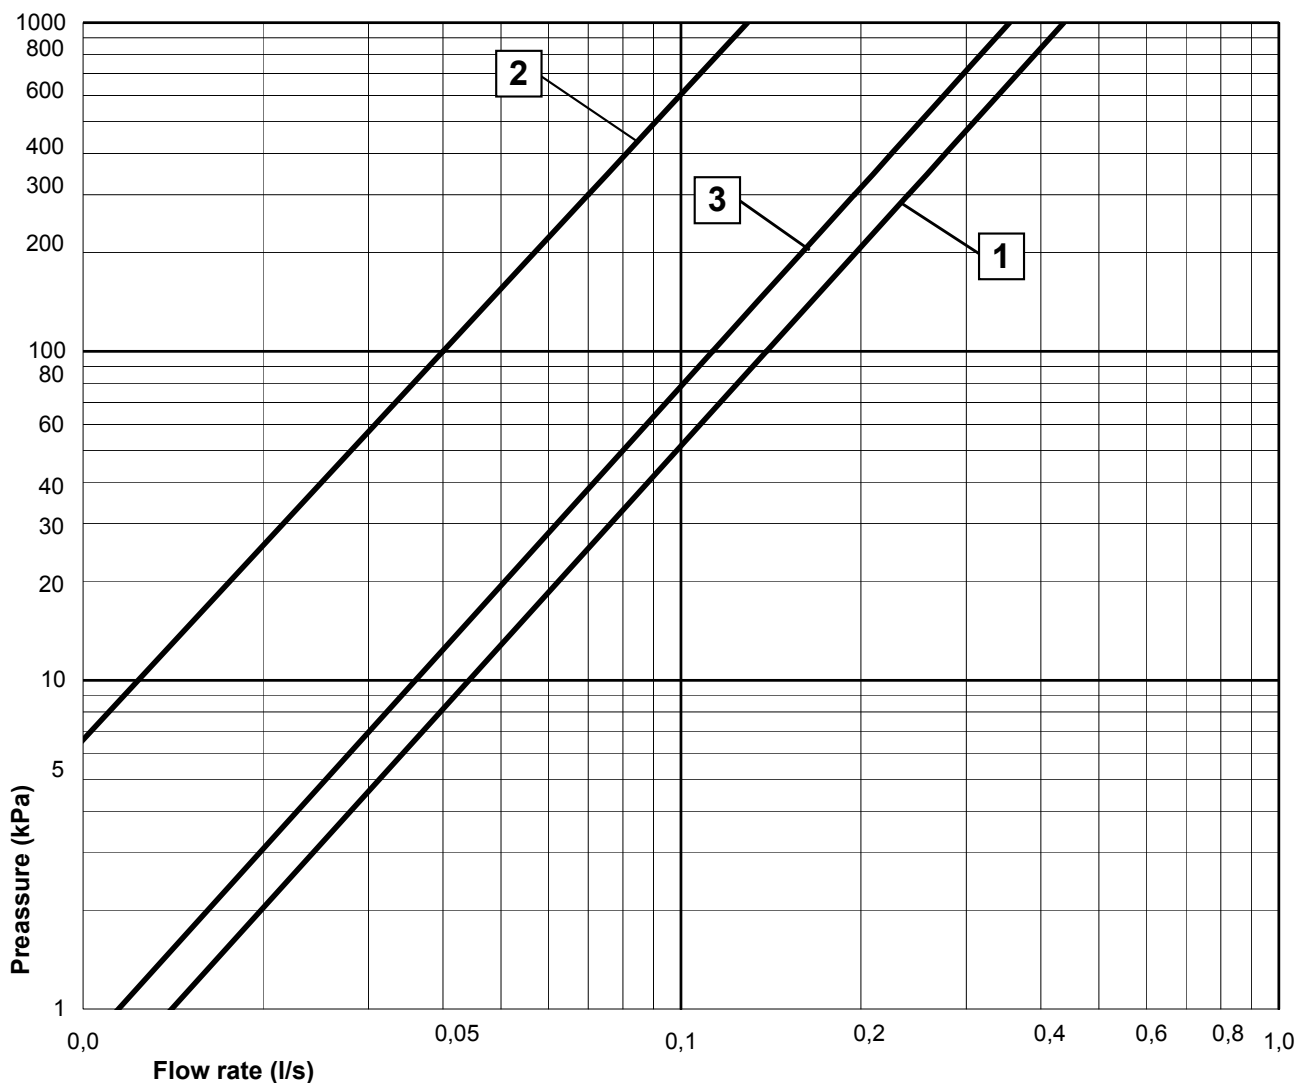

SMARTER
BATHROOMS

FLOW CHART

NAUTIC KITCHEN MIXER

- 1** Max flow
- 2** Comfort flow
- 3** Dishwasher shut off valve

A MEMBER OF THE
VILLEROY & BOCH GROUP

Villeroy & Boch Gustavsberg AB
Box 400, 134 29 Gustavsberg
Phone +46 (0)8-570 391 00
www.gustavsberg.com | info@gustavsberg.com