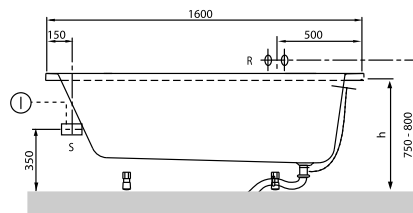

Villeroy & Boch
1748

PROJECTS

TECHNICAL DRAWINGS

UBA160CAS2V