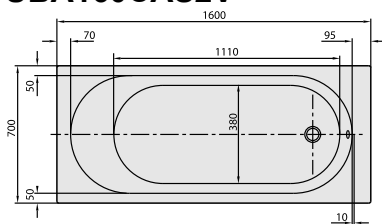

BATH O.NOVO

PRODUCT INFORMATION

1 . POSITION

Model	UBA160CAS2V
Collection	O.novo
PROJECTS	 START
Width	700 mm
Depth	450 mm
Length	1600 mm
Weight	20 kg
description	Solo Litres incl. 1 pers: 125 Technical information:: Baths incl. anti slip are not available with whirlpool systems., Baths incl. slip resistance are only available in White alpin (01). Not included in scope of delivery:: Set of bath feet is not supplied as standard., Requires extended waste/overflow combination. Diameter: 52 mm
material	Acrylic
Specification texts	O.novo; Bath; Size: 1600 x 700 mm; Rectangular; Solo; Acrylic; Litres incl. 1 pers: 125; Not included in scope of delivery:: Set of bath feet is not supplied as standard., Requires extended waste/overflow combination.; Diameter: 52 mm; Technical information:: Baths incl. anti slip are not available with whirlpool systems., Baths incl. slip resistance are only available in White alpin (01).

COLOURS

white (alpin)	UBA160CAS2V-01	4047289359128
Star White	UBA160CAS2V-96	4047289832621

Villeroy & Boch
1748

PROJECTS

TECHNICAL DRAWINGS

UBA160CAS2V

Villeroy & Boch
1748

PROJECTS