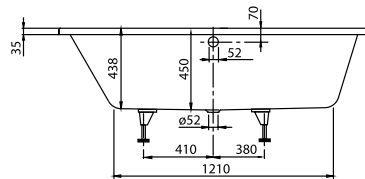

TECHNICAL DRAWINGS

UBA170SUB2V