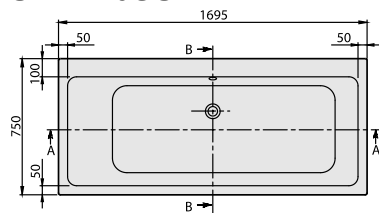

TECHNICAL DRAWINGS

UBA170SUB2V