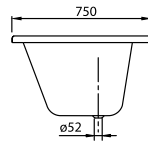

TECHNICAL DRAWINGS

UBA170SUB2V