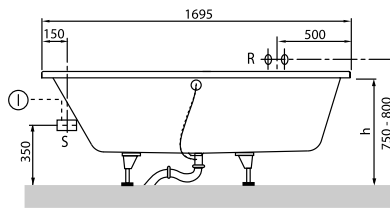

TECHNICAL DRAWINGS

UBA170SUB2V