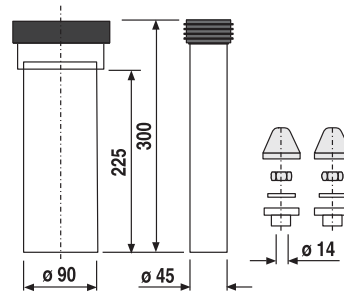

58.932.00..0000

SANIT WC connection kit 300mm DN90 white

Item number

58.932.00..0000

Product description

WC connection kit 300 mm, DN 90
in PE plastic, weldable, for wall-hung WCs, comprising: WC connection pipe d: 45 mm with flush pipe connector, WC connector DN 90 and white cover-up accessories, packed in a plastic bag

tested to DIN 1389