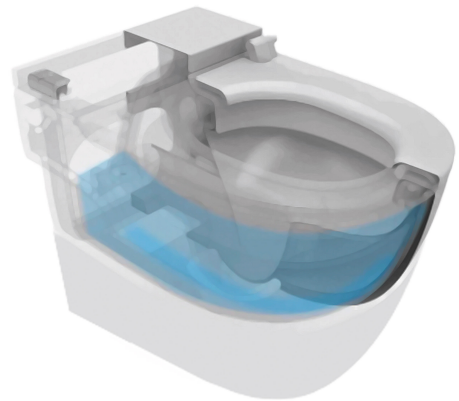

MERIDIAN

**IN-TANK - Floor standing toilet with integrated tank within the unit. Includes seat and cover. Needs power supply.**

DIMENSIONS

Length 400 mm.

Width 595 mm.

Height 400 mm.

COLOURS AND FINISHES

00 White

TECHNICAL DRAWINGS

FEATURES

Back to wall

Fixing kit: Included

Flushing system: Washdown

Installation type: Floorstanding

Outlet type: Dual (vario)

Shape: Round