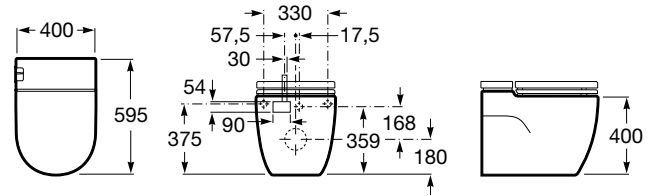

MERIDIAN

**IN-TANK - Floor standing toilet with integrated tank within the unit. Includes seat and cover. Needs power supply.**

DIMENSIONS

Length 400 mm.

Width 595 mm.

Height 400 mm.

COLOURS AND FINISHES

00 White

TECHNICAL DRAWINGS

FEATURES

Back to wall

Fixing kit: Included

Flushing system: Washdown

Installation type: Floorstanding

Outlet type: Dual (vario)

Shape: Round