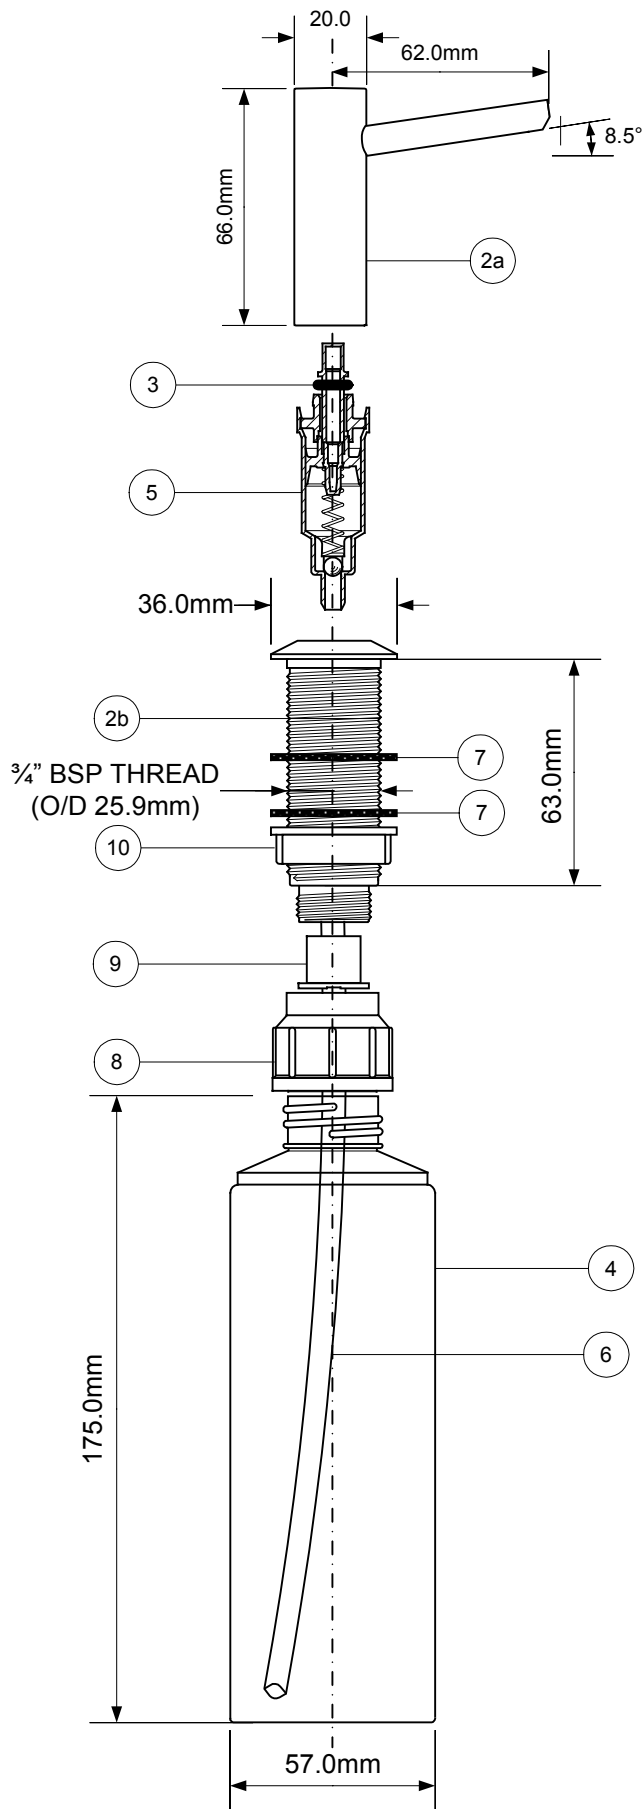

# SOAP-INTRA-CPB

Part No.	Code
1	P-C-SOAP-195MM (Carton – Not Shown)
2	P-CPB-INTRASOAP
	a) P-CPB-SOAPTOP-INT
	b) P-CPB-SOAPUB-INT
3	P-ORING-WDS
4	P-SOAPBOTTLE150X58
5	P-SOAPPUMP
6	P-SOAPTUBE-175
7	P-SPW-SOAPJUV
8	SOAP-NUT-GR
9	SOAP-SPACER
10	SOAPNUT-JUVEL

© McALPINE  
15/06/2010

Drawing verified  
correct as of:

15/06/2010  
RM

DRAWN BY

RM

REVISED

15/06/2010

FILENAME