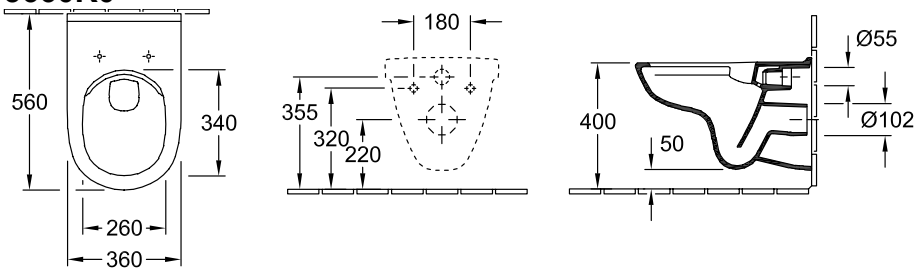

TECHNICAL DRAWINGS

5660R0